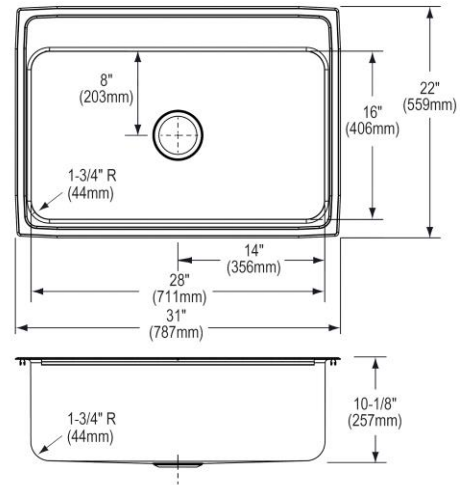

PART: _____ QTY: _____
PROJECT: _____
CONTACT: _____
DATE: _____
NOTES: _____
APPROVAL: _____

In keeping with our policy of continuing product improvement, Elkay reserves the right to change product specifications without notice. Please visit [elkay.com](#) for the most current version of Elkay product specification sheets. This specification describes an Elkay product with design, quality, and functional benefits to the user. When making a comparison of other producers' offerings, be certain these features are not overlooked.