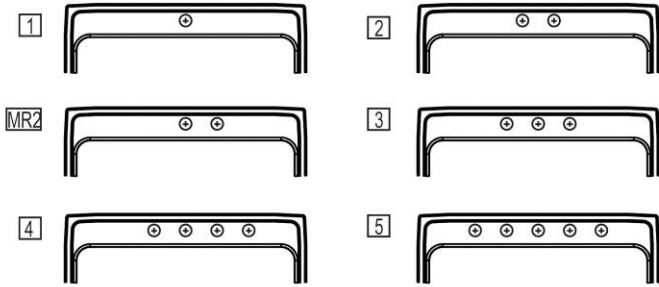

Hole Drilling Configurations:

1-1/2" (38mm) Diameter Faucet Holes on 4" (102mm) Centers

Installation Profile:

Optional Accessories		
LKWBG2816SS	Elkay Stainless Steel 26-1/2" x 14-13/16" x 1" Bottom Grid Spec Sheet (PDF)	
CB1713	Elkay Hardwood 13-1/2" x 17" x 1" Cutting Board Spec Sheet (PDF)	
CBS1316	Elkay Hardwood 14-1/2" x 17" x 3/4" Cutting Board Spec Sheet (PDF)	
LK99	Elkay Deluxe 3-1/2" Drain Type 304 Stainless Steel Body Strainer Basket Rubber Seal and Tailpiece Spec Sheet (PDF)	
LKGT1041CR	Elkay Gourmet Single Hole Kitchen Faucet Pull-out Spray and Lever Handle with Hi and Mid-rise Base Options Chrome Spec Sheet (PDF)	