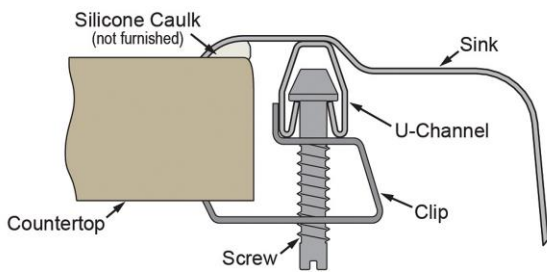

Hole Drilling Configurations:

1-1/2" (38mm) Diameter Faucet Holes on 4" (102mm) Centers

Installation Profile:

Optional Accessories		
LKWBG2816SS	Elkay Stainless Steel 26-1/2" x 14-13/16" x 1" Bottom Grid Spec Sheet (PDF)	
CB1713	Elkay Hardwood 13-1/2" x 17" x 1" Cutting Board Spec Sheet (PDF)	
CBS1316	Elkay Hardwood 14-1/2" x 17" x 3/4" Cutting Board Spec Sheet (PDF)	
LK99	Elkay Deluxe 3-1/2" Drain Type 304 Stainless Steel Body Strainer Basket Rubber Seal and Tailpiece Spec Sheet (PDF)	
LKGT1041CR	Elkay Gourmet Single Hole Kitchen Faucet Pull-out Spray and Lever Handle with Hi and Mid-rise Base Options Chrome Spec Sheet (PDF)	